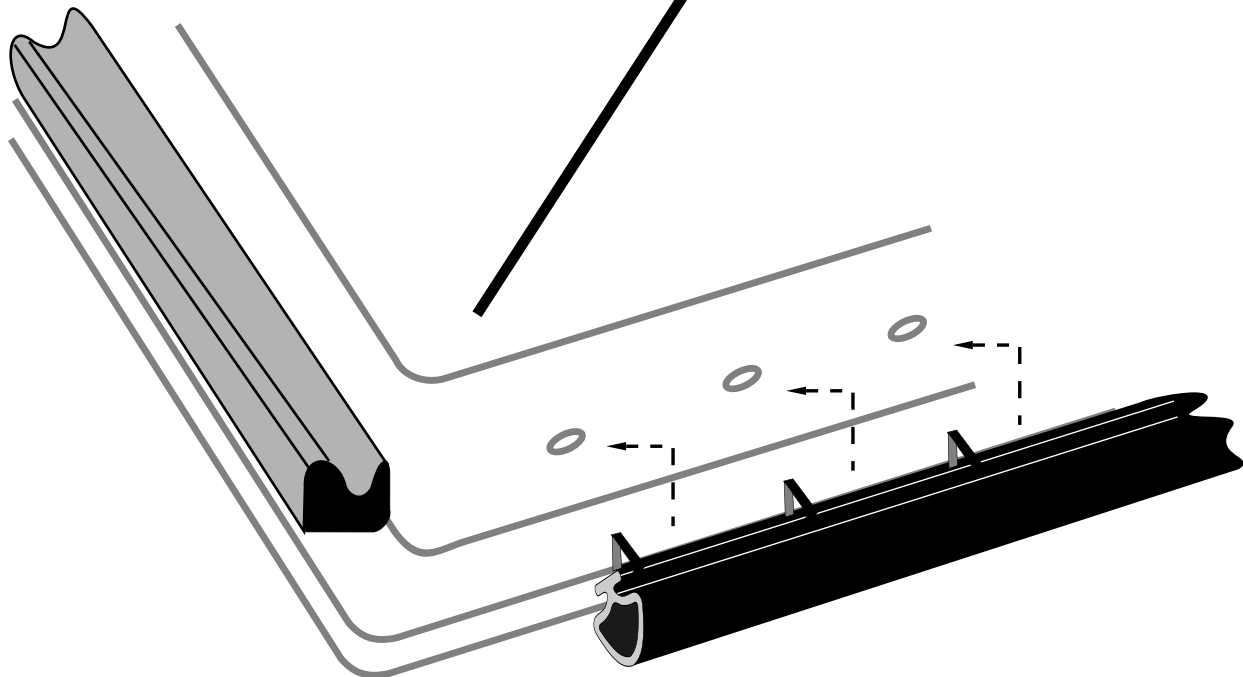

90-0106-72

FRONT DOOR WEATHERSTRIP

70-0390-73 WEATHERSTRIP
14FT. (7FT. PER DOOR)
ADHESIVE REQUIRED
KITS DO NOT INCLUDE ADHESIVE

70-0066-73
WEATHERSTRIP
7FT.
(3.5FT. PER DOOR)

70-0391-73 CLIP
20 PER KIT
(EXTRAS AVAILABLE)

DRIVERS SIDE DOOR - INTERIOR VIEW - LOWER LEFT CORNER