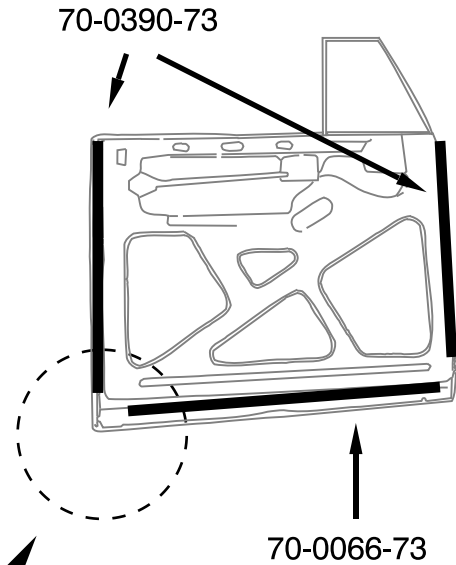

90-0106-72

FRONT DOOR WEATHERSTRIP

70-0390-73 WEATHERSTRIP
14FT. (7FT. PER DOOR)
ADHESIVE REQUIRED
KITS DO NOT INCLUDE ADHESIVE

70-0066-73
WEATHERSTRIP
7FT.
(3.5FT. PER DOOR)

70-0391-73 CLIP
20 PER KIT
(EXTRAS AVAILABLE)

DRIVERS SIDE DOOR - INTERIOR VIEW - LOWER LEFT CORNER