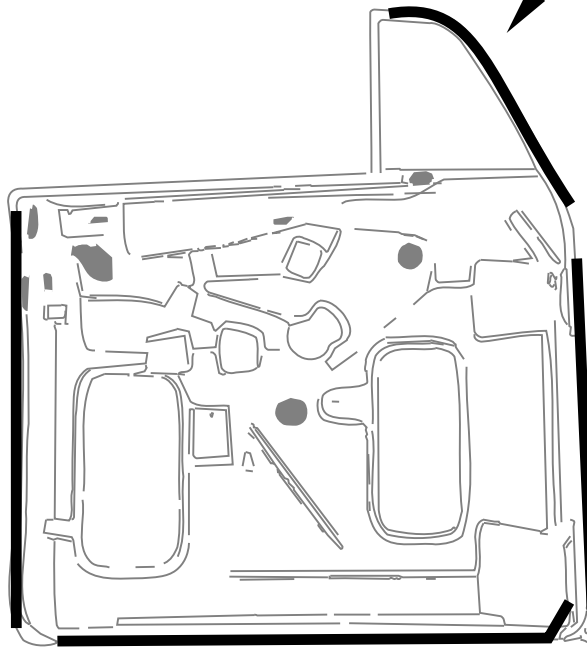

90-0115-72 FRONT DOOR WEATHERSTRIP

- ADHESIVE REQUIRED
KITS DO NOT INCLUDE ADHESIVE
- DRIVERS SIDE DOOR - INTERIOR VIEW

70-0857-73
WEATHERSTRIP
1 PAIR

70-0530-73
1 PAIR

50-0219-73
WEATHERSTRIP
1 PAIR

70-0550-73
WEATHERSTRIP
1 PAIR

70-0668-73
BELLOWS SEAL
1 PAIR