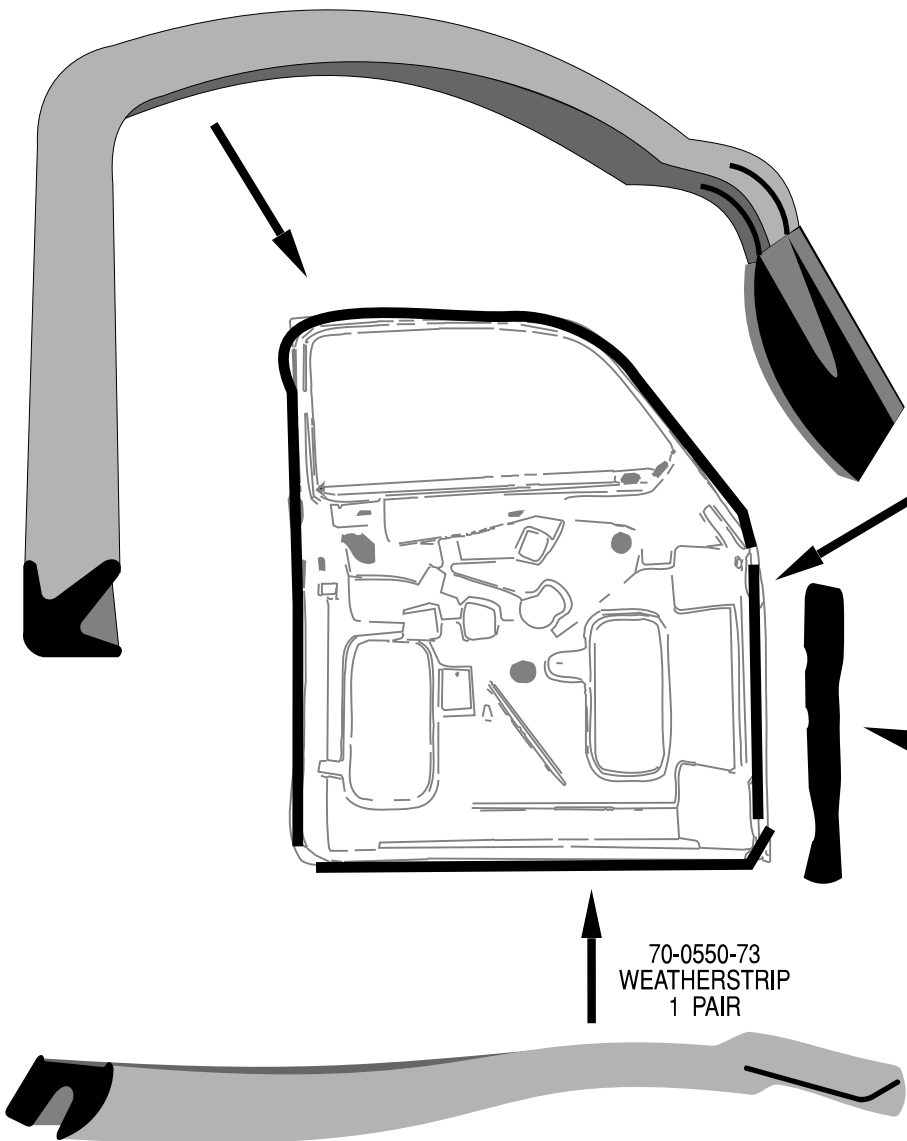

## FRONT DOOR WEATHERSTRIP

- ADHESIVE REQUIRED  
KITS DO NOT INCLUDE ADHESIVE
- DRIVERS SIDE DOOR - INTERIOR VIEW

70-0738-73  
WEATHERSTRIP  
1 PAIR

50-0219-73  
WEATHERSTRIP  
1 PAIR

70-0550-73  
WEATHERSTRIP  
1 PAIR

50-0268-73  
BELLOWS SEAL  
1 PAIR