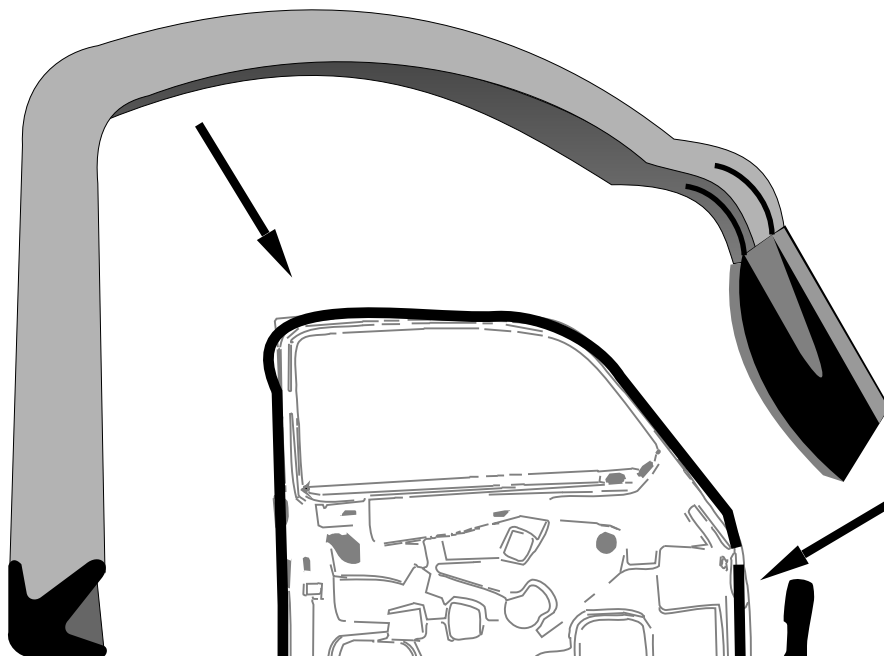

# 90-0118-72 FRONT DOOR WEATHERSTRIP

- ADHESIVE REQUIRED  
KITS DO NOT INCLUDE ADHESIVE
- DRIVERS SIDE DOOR - INTERIOR VIEW

70-0738-73  
WEATHERSTRIP  
1 PAIR

50-0219-73  
WEATHERSTRIP  
1 PAIR

70-0948-73  
WEATHERSTRIP  
1 PAIR

70-0668-73  
BELLOWS SEAL  
1 PAIR