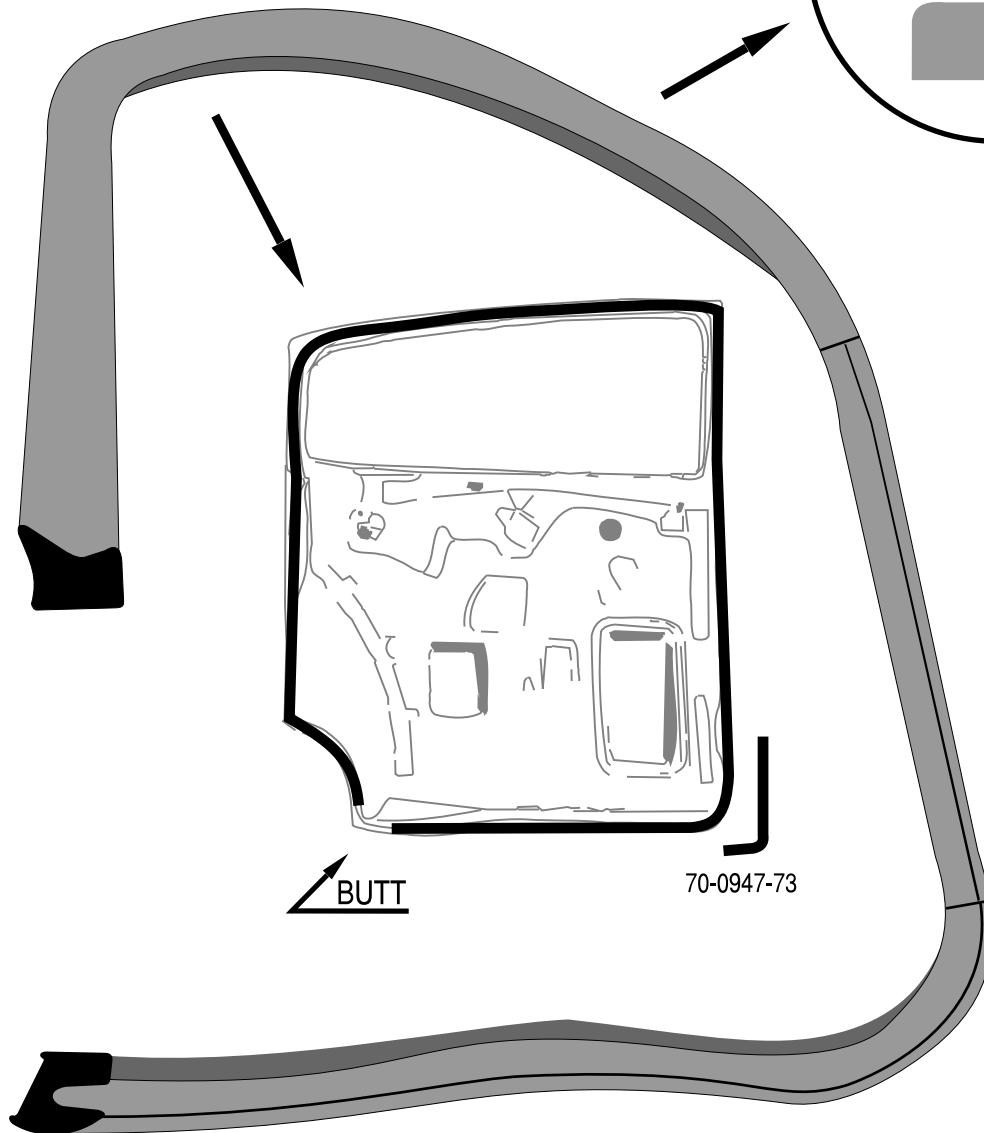

# 90-0119-72 REAR DOOR WEATHERSTRIP

- ADHESIVE REQUIRED  
KITS DO NOT INCLUDE ADHESIVE
- DRIVERS SIDE DOOR - INTERIOR VIEW

70-1444-72 - 1 PAIR

70-0947-73  
WEATHERSTRIP  
1 PAIR  
ATTACHES TO LOWER  
HINGE PILLAR