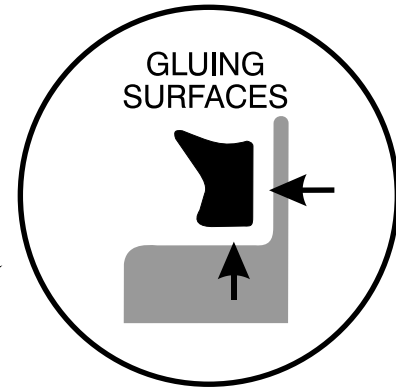

# 90-0119-72 REAR DOOR WEATHERSTRIP

- ADHESIVE REQUIRED  
KITS DO NOT INCLUDE ADHESIVE
- DRIVERS SIDE DOOR - INTERIOR VIEW

70-1444-72 - 1 PAIR

70-0947-73  
WEATHERSTRIP  
1 PAIR  
ATTACHES TO LOWER  
HINGE PILLAR