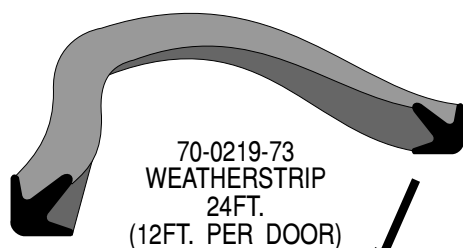

90-0148-72 FRONT DOOR WEATHERSTRIP

- ADHESIVE REQUIRED
KITS DO NOT INCLUDE ADHESIVE
- DRIVERS SIDE DOOR - INTERIOR VIEW

30-0466-73
WEATHERSTRIP
1 PAIR
ATTACHES TO
LOWER
HINGE PILLAR