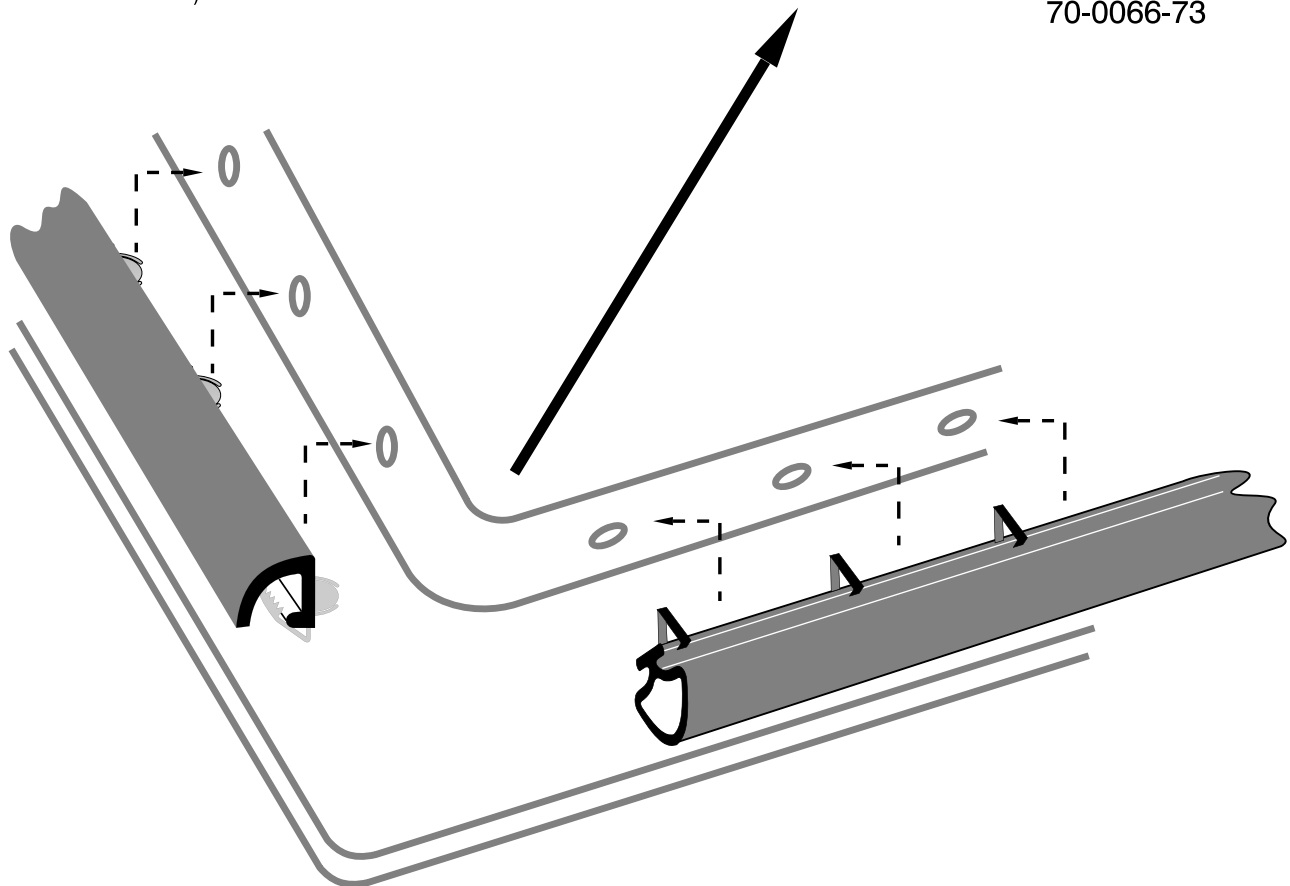

## FRONT DOOR WEATHERSTRIP

70-0411-73  
WEATHERSTRIP  
14FT.  
(7FT. PER DOOR)

70-0303-73 CLIP  
40 PER KIT  
(EXTRAS AVAILABLE)

70-0066-73  
WEATHERSTRIP  
7FT.  
(3.5FT. PER DOOR)

70-0391-73 CLIP  
20 PER KIT  
(EXTRAS AVAILABLE)

DRIVERS SIDE DOOR - INTERIOR VIEW - LOWER LEFT CORNER