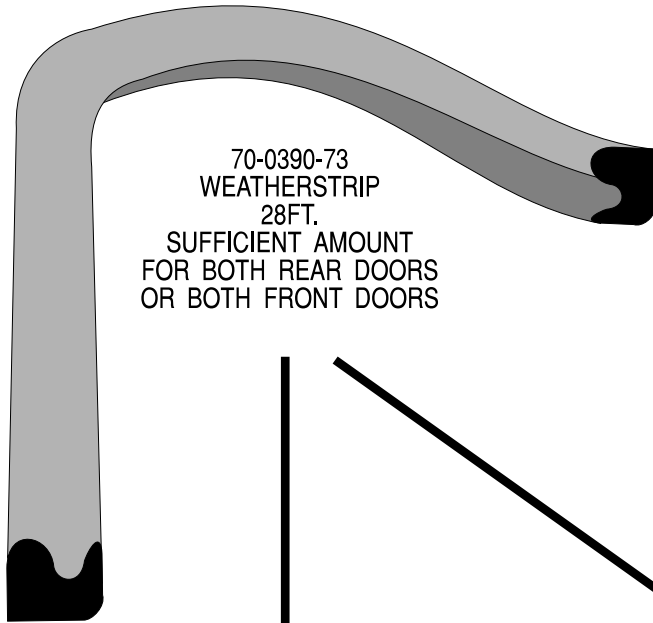

90-0128-72 REAR OR FRONT DOOR WEATHERSTRIP

- ADHESIVE REQUIRED
KITS DO NOT INCLUDE ADHESIVE
- DRIVERS SIDE DOORS - INTERIOR VIEW

70-0390-73
WEATHERSTRIP
28FT.
SUFFICIENT AMOUNT
FOR BOTH REAR DOORS
OR BOTH FRONT DOORS

REAR

OR

FRONT