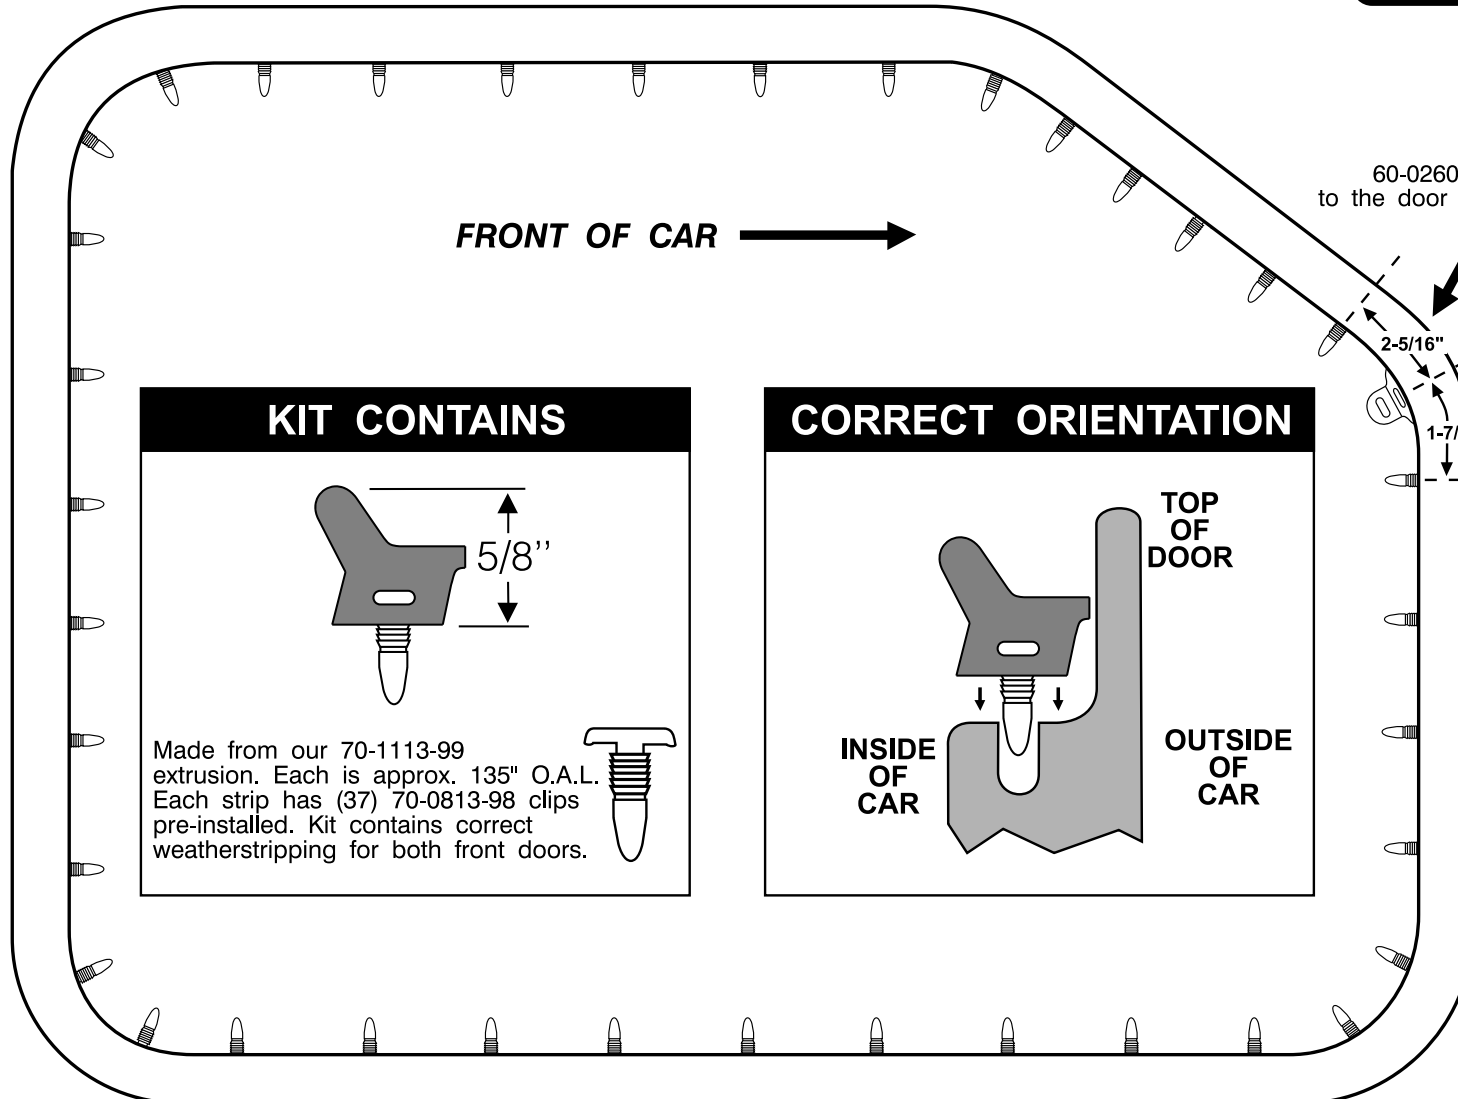

70-1467-72 FRONT DOOR WEATHERSTRIP KIT

FITS FRONT DOORS FOR ALL 1967-1968 GM "B" BODY 4 DOOR SEDANS

KIT CONTAINS

Made from our 70-1113-99 extrusion. Each is approx. 135" O.A.L. Each strip has (37) 70-0813-98 clips pre-installed. Kit contains correct weatherstripping for both front doors.

CORRECT ORIENTATION

INSIDE OF CAR

OUTSIDE OF CAR

TOP OF DOOR

60-0260-73 clip attaches to the door by an existing screw.

2-5/16"

1-7/16"

IMPORTANT!

Please notice the dimensions from the clip to the pins. These dimensions, plus the "correct orientation" box at left, will help you determine which strip is right and left.