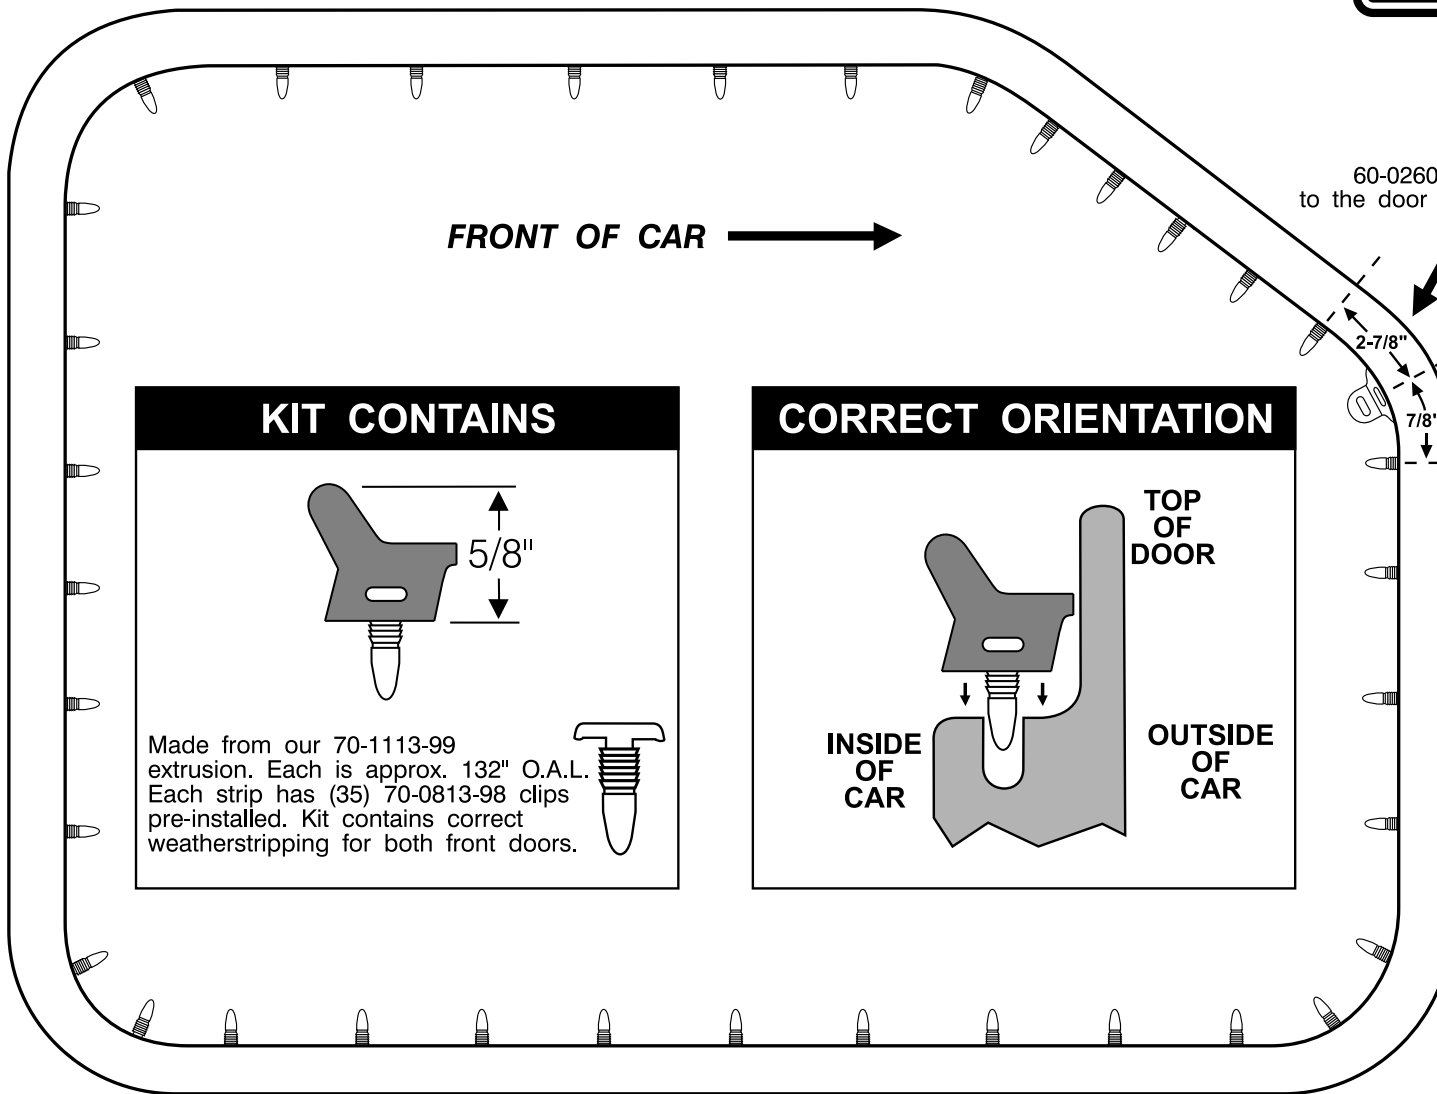

# 70-1470-72 FRONT DOOR WEATHERSTRIP KIT

FITS FRONT DOORS FOR ALL 1965-1966 GM "B" BODY 4 DOOR SEDANS

60-0260-73 clip attaches to the door by an existing screw.

### KIT CONTAINS

Made from our 70-1113-99 extrusion. Each is approx. 132" O.A.L. Each strip has (35) 70-0813-98 clips pre-installed. Kit contains correct weatherstripping for both front doors.

### CORRECT ORIENTATION

TOP OF DOOR

INSIDE OF CAR

OUTSIDE OF CAR

**IMPORTANT!**

Please notice the dimensions from the clip to the pins. These dimensions, plus the "correct orientation" box at left, will help you determine which strip is right and left.