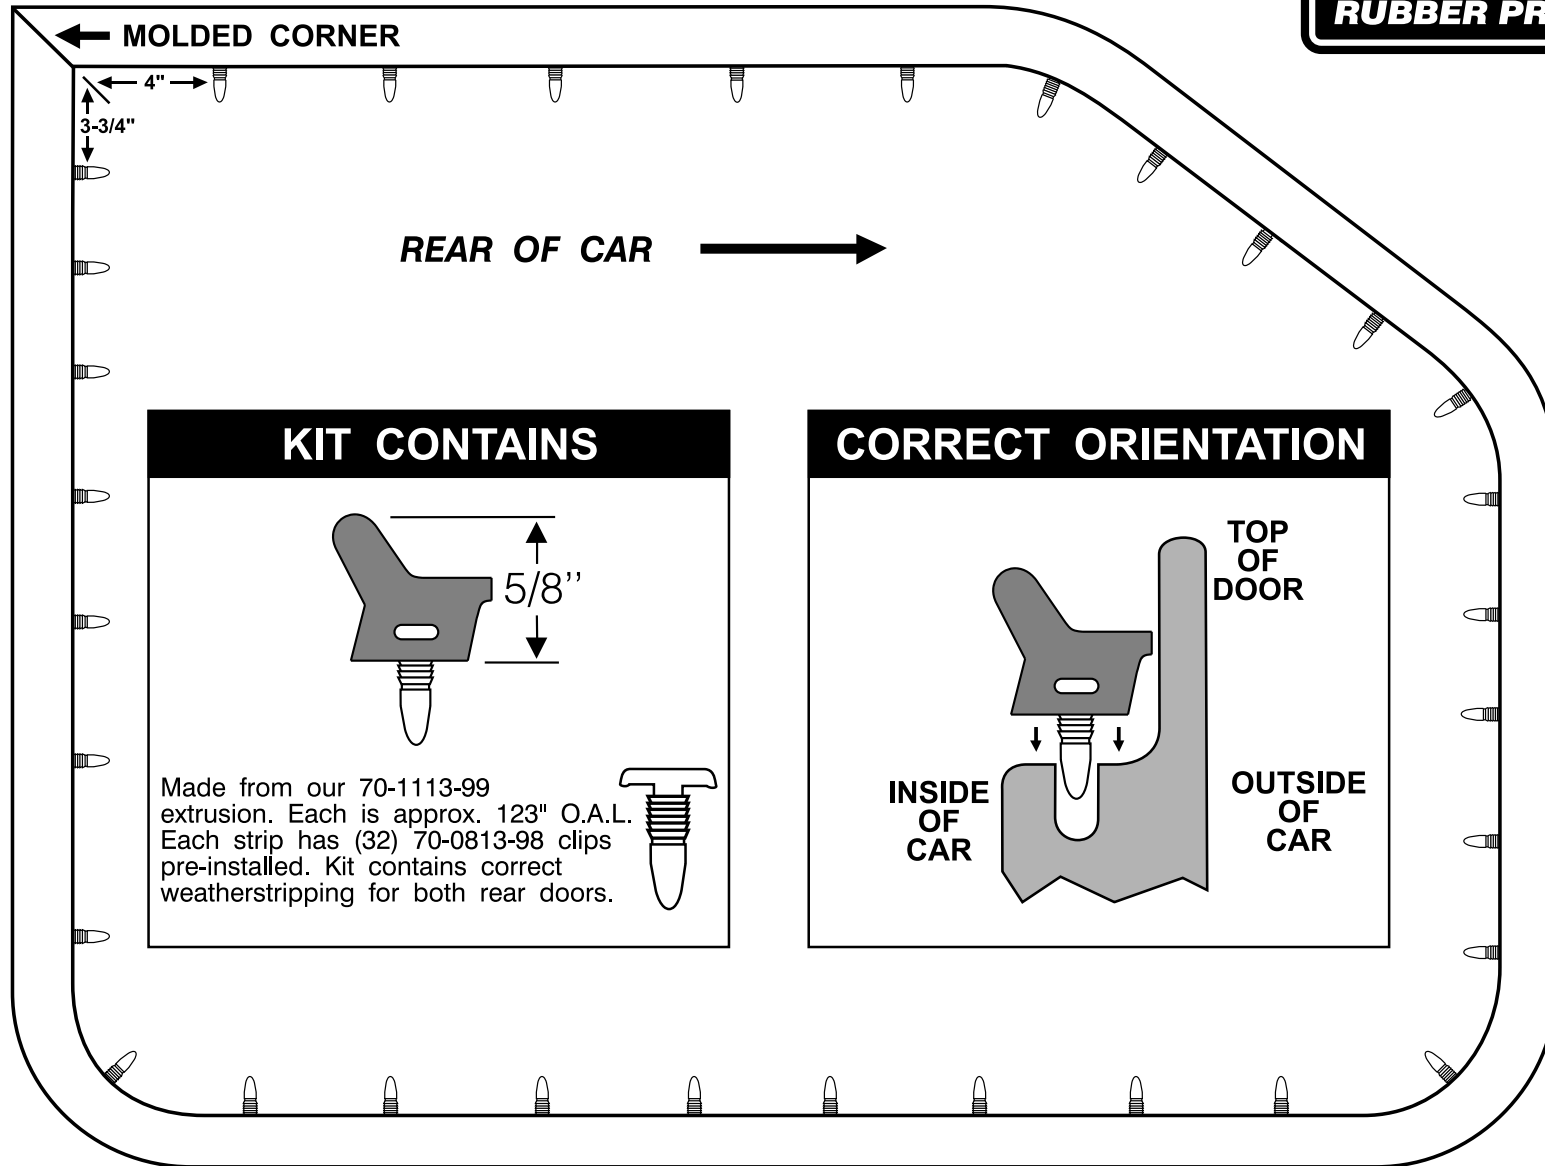

70-1471-72 REAR DOOR WEATHERSTRIP KIT

FITS REAR DOORS FOR ALL 1965-1966 GM "B" BODY 4 DOOR SEDANS

KIT CONTAINS

Made from our 70-1113-99 extrusion. Each is approx. 123" O.A.L. Each strip has (32) 70-0813-98 clips pre-installed. Kit contains correct weatherstripping for both rear doors.

CORRECT ORIENTATION

TOP OF DOOR

INSIDE OF CAR

OUTSIDE OF CAR