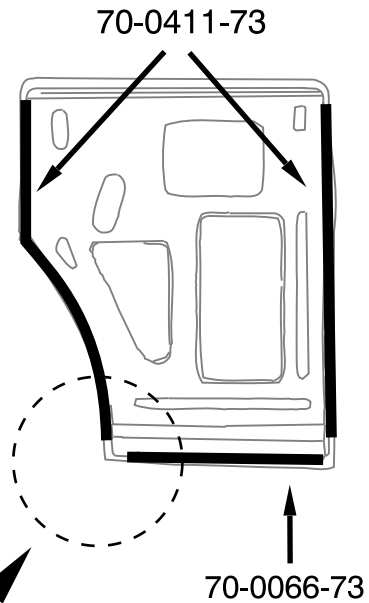

90-0103-72 REAR DOOR WEATHERSTRIP

70-0411-73
WEATHERSTRIP
10FT.
(5FT. PER DOOR)

70-0303-73 CLIP
30 PER KIT
(EXTRAS AVAILABLE)

70-0066-73
WEATHERSTRIP
4FT.
(2FT. PER DOOR)

70-0391-73 CLIP
20 PER KIT
(EXTRAS AVAILABLE)

DRIVERS SIDE DOOR - INTERIOR VIEW - LOWER LEFT CORNER