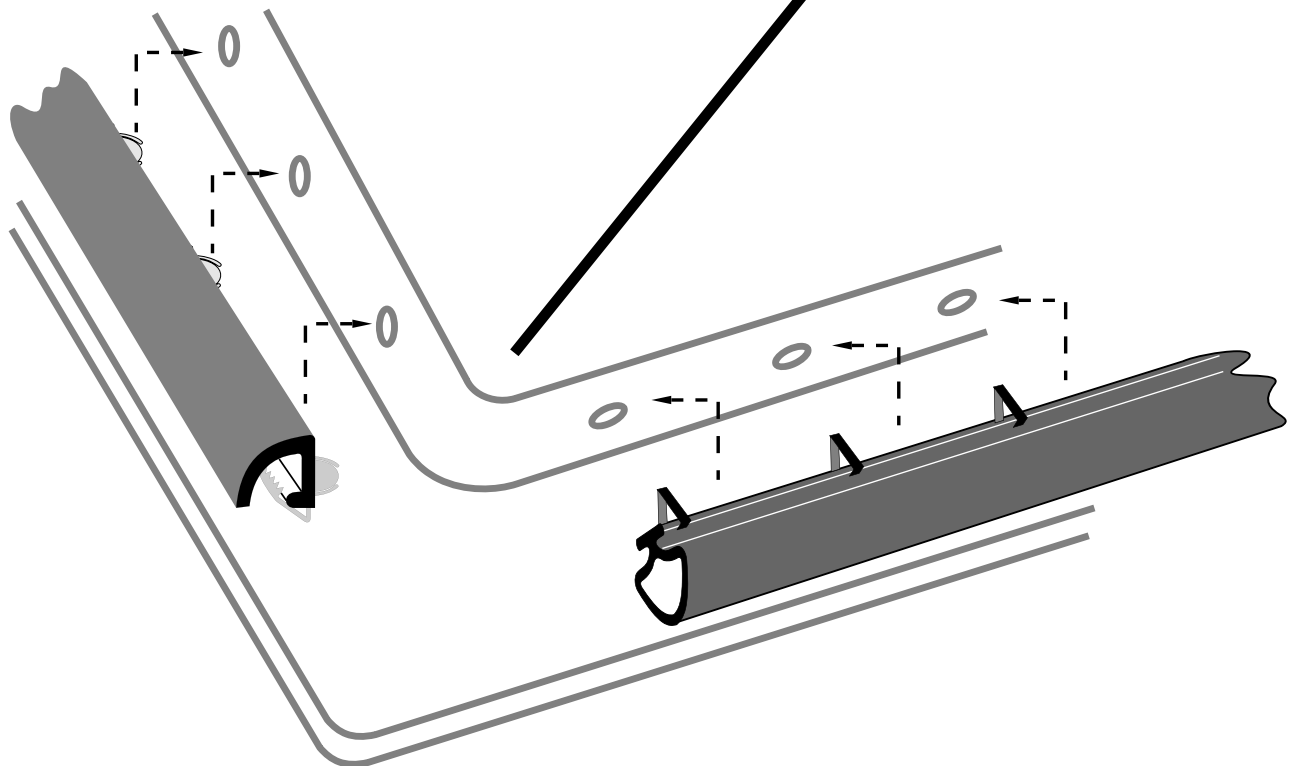

90-0103-72 REAR DOOR WEATHERSTRIP

70-0411-73
WEATHERSTRIP
10FT.
(5FT. PER DOOR)

70-0303-73 CLIP
30 PER KIT
(EXTRAS AVAILABLE)

70-0066-73
WEATHERSTRIP
4FT.
(2FT. PER DOOR)

70-0391-73 CLIP
20 PER KIT
(EXTRAS AVAILABLE)

DRIVERS SIDE DOOR - INTERIOR VIEW - LOWER LEFT CORNER