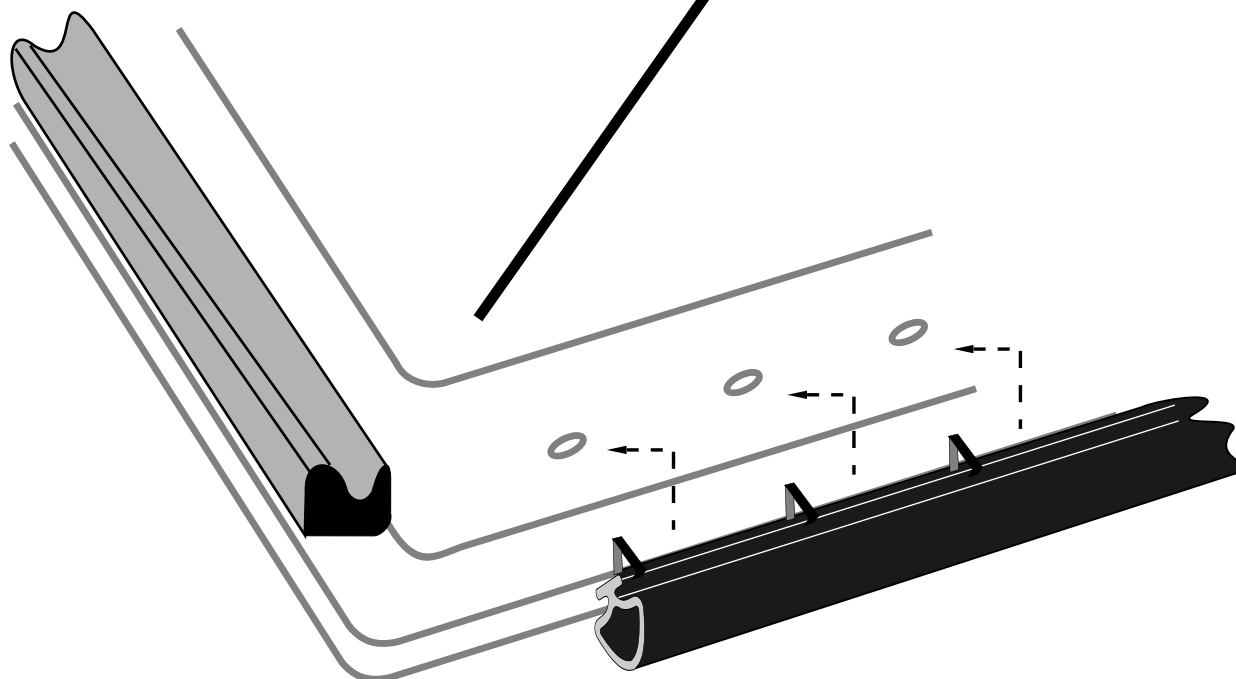

# 90-0104-72 FRONT DOOR WEATHERSTRIP

70-0390-73 WEATHERSTRIP  
22FT. (11FT. PER DOOR)  
ADHESIVE REQUIRED  
KITS DO NOT INCLUDE ADHESIVE

70-0390-73

70-0066-73

70-0066-73  
WEATHERSTRIP  
7FT.  
(3.5FT. PER DOOR)

70-0391-73 CLIP  
20 PER KIT  
(EXTRAS AVAILABLE)

DRIVERS SIDE DOOR - INTERIOR VIEW - LOWER LEFT CORNER