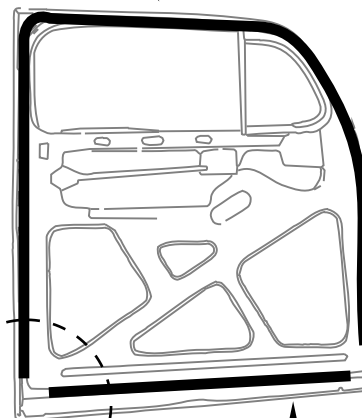

# 90-0104-72 FRONT DOOR WEATHERSTRIP

70-0390-73 WEATHERSTRIP  
22FT. (11FT. PER DOOR)  
ADHESIVE REQUIRED  
KITS DO NOT INCLUDE ADHESIVE

70-0390-73

70-0066-73

70-0066-73  
WEATHERSTRIP  
7FT.  
(3.5FT. PER DOOR)

70-0391-73 CLIP  
20 PER KIT  
(EXTRAS AVAILABLE)

DRIVERS SIDE DOOR - INTERIOR VIEW - LOWER LEFT CORNER