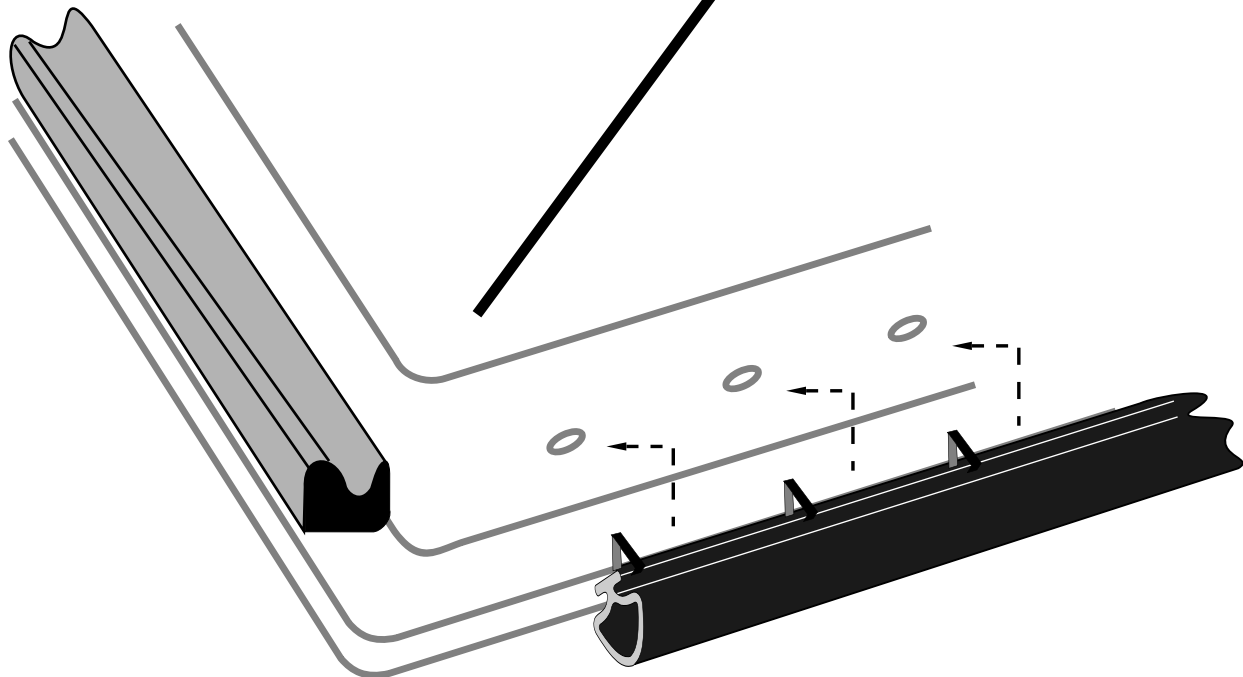

90-0107-72

REAR DOOR WEATHERSTRIP

70-0390-73 WEATHERSTRIP
10FT. (5FT. PER DOOR)
ADHESIVE REQUIRED
KITS DO NOT INCLUDE ADHESIVE

70-0066-73
WEATHERSTRIP
6FT.
(3FT. PER DOOR)

70-0391-73 CLIP
20 PER KIT
(EXTRAS AVAILABLE)

DRIVERS SIDE DOOR - INTERIOR VIEW - LOWER LEFT CORNER