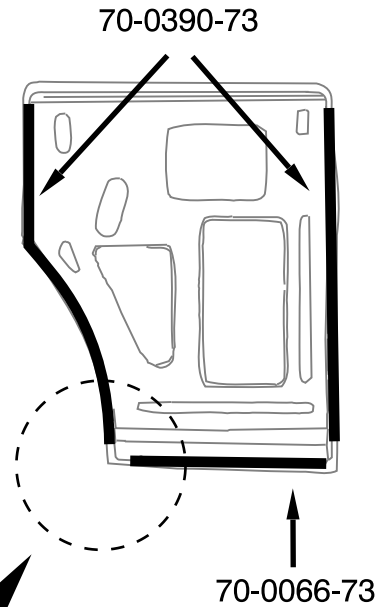

90-0107-72

REAR DOOR WEATHERSTRIP

70-0390-73 WEATHERSTRIP
10FT. (5FT. PER DOOR)
ADHESIVE REQUIRED
KITS DO NOT INCLUDE ADHESIVE

70-0066-73
WEATHERSTRIP
6FT.
(3FT. PER DOOR)

70-0391-73 CLIP
20 PER KIT
(EXTRAS AVAILABLE)

DRIVERS SIDE DOOR - INTERIOR VIEW - LOWER LEFT CORNER