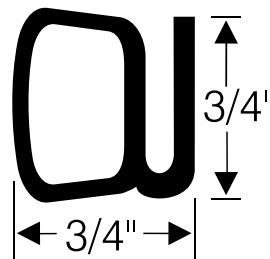

90-0136-72 FRONT DOOR WEATHERSTRIP KIT

1960-1963 Chevrolet & GMC PickUps

Kit Includes:

(2) 6' strips of sponge type extrusion.
Glues to upper part of door.
Our part #70-0145-73

(2) 14' strips of bulb type extrusion.
Glues to cab of truck.
Our part #70-0236-73

SILL PLATE RETAINS BULB TYPE WEATHERSTRIP