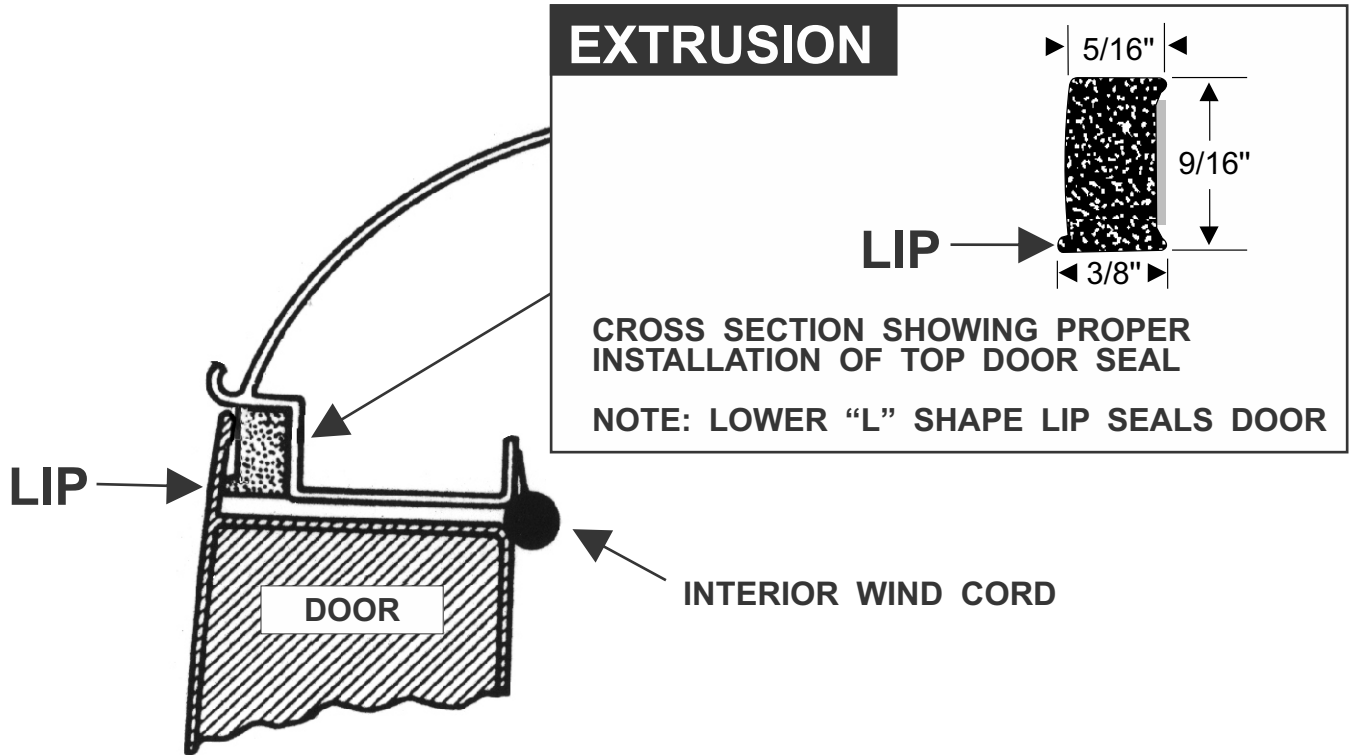

20-0390-WT

1937-1948 Top Of Door Seal
With 3M Adhesive Backing

Quality Restoration Rubber Parts

steelerrubber.com