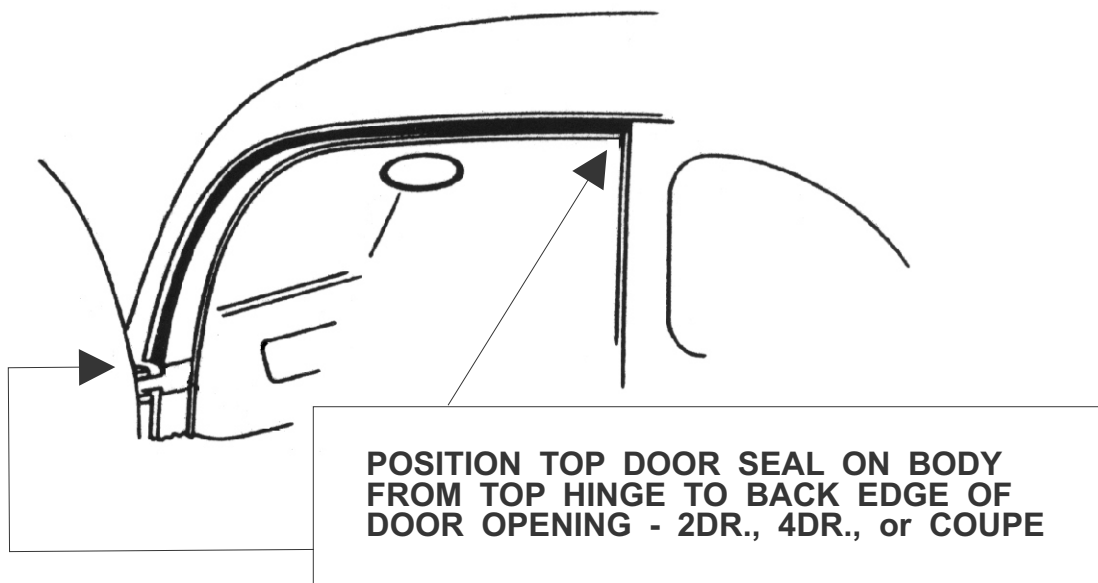

20-0390-WT

1937-1948 Top Of Door Seal
With 3M Adhesive Backing

Quality Restoration Rubber Parts

steelerrubber.com